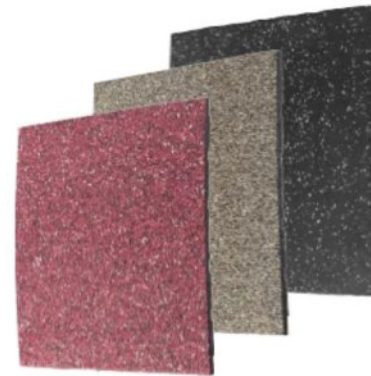

500\*150

Thickness  
(mm)

15、20、25、30

弹性橡胶地垫边条、边角

Elastic rubber floor mat edge strips, corners

YC-BTJ

16目SBR橡胶颗粒+轻型颗粒  
16 mesh SBR rubber granules + light particles

精选无味轻型材质，相比复合型地垫重量减轻10%  
Selected odorless and lightweight materials,  
reducing the weight of composite floor mats by 10%