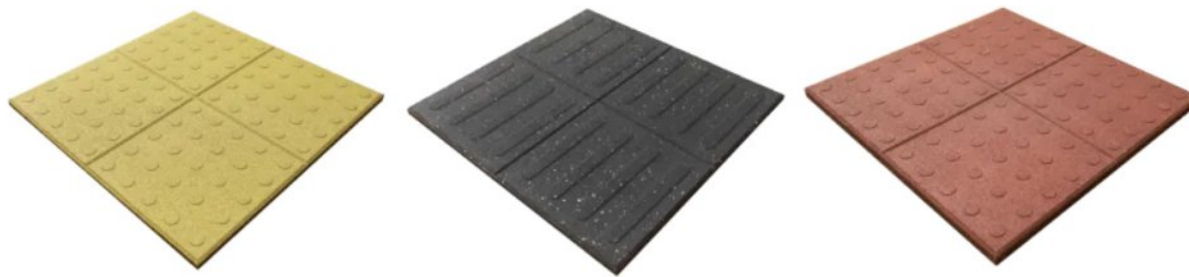

## 普通弹性橡胶地垫 (彩色点)

颜色: 红色, 蓝色, 黄色, 黑色, 棕灰色

场景: 适用于人行道、公园、庭院、阳台、马场等

## 触觉橡胶砖

Tactile rubber brick  
(tactile paving brick)

size(mm): 500\*500

Thickness(mm): 15、20、25、30

Color: Red, Blue, Yellow, Green, Black, Gray

Application scenarios: sidewalks, parks, etc

YC-MD

Strip guide brick: also known as travel blind road brick or direction guide brick; guide the blind to move forward with confidence;