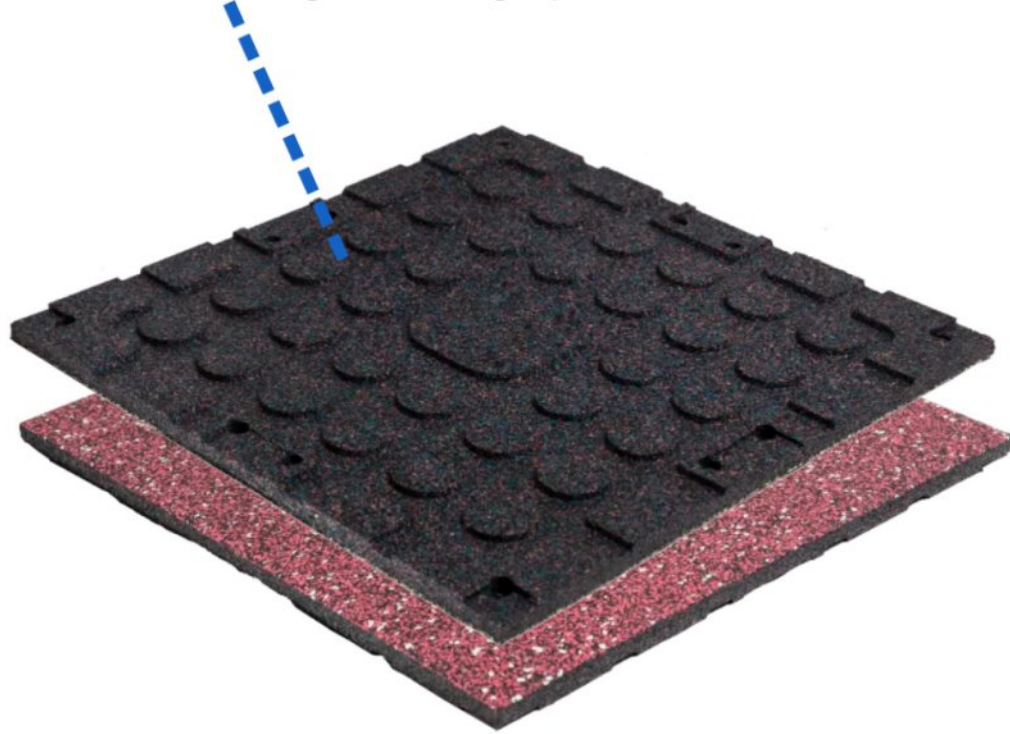

500\*150

Thickness  
(mm)

15、20、25、30

弹性橡胶地垫边条、边角

Elastic rubber floor mat edge strips, corners

YC-BTJ

16目SBR橡胶颗粒+轻型颗粒  
16 mesh SBR rubber granules + light particles

精选无味轻型材质，相比复合型地垫重量减轻10%  
Selected odorless and lightweight materials,  
reducing the weight of composite floor mats by 10%