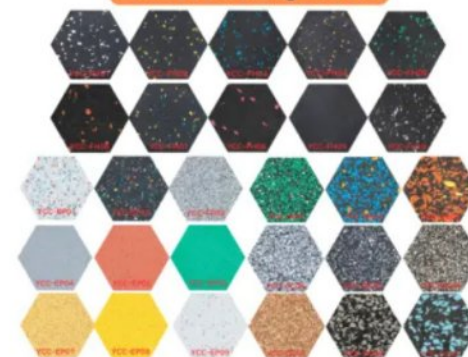

28种最畅销的颜色

28 best-selling colors