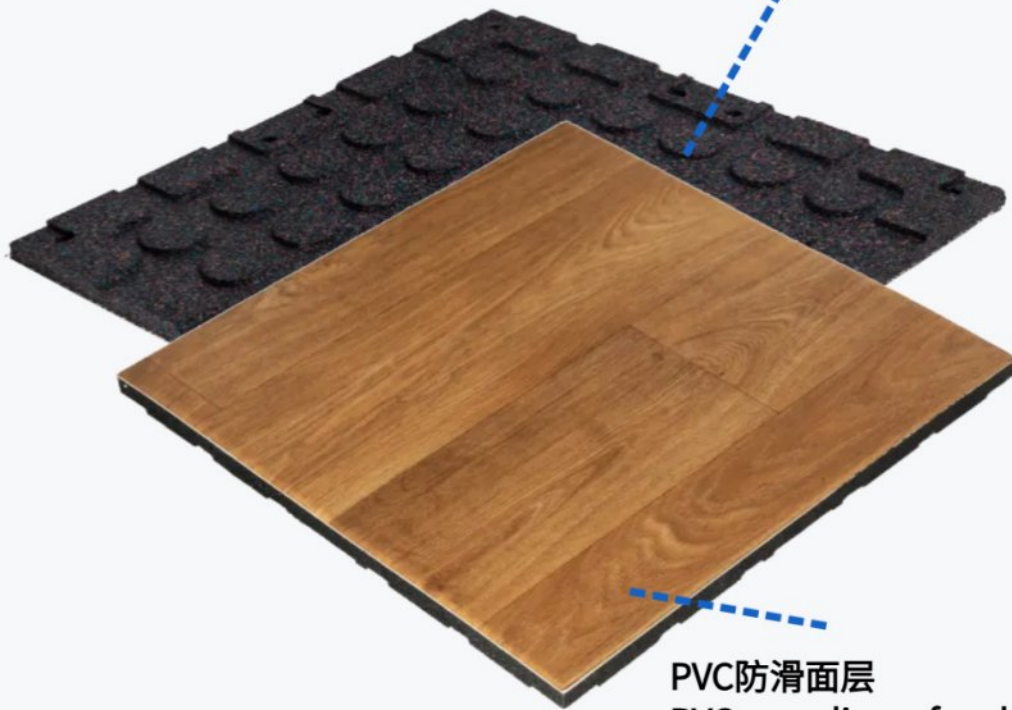

轻型复合弹性橡胶地垫 (超级款)

Lightweight composite elastic rubber floor mat

(Ultra)

YC-PMU

Size
(mm)

500*500 1000*1000

Thickness
(mm)

15、20、25、30

SGS

燃烧性能等级: GB 8624 B₁ (B-s1)

Combustion performance rating

16目SBR橡胶颗粒+轻型颗粒
16 mesh SBR rubber granules + light particles