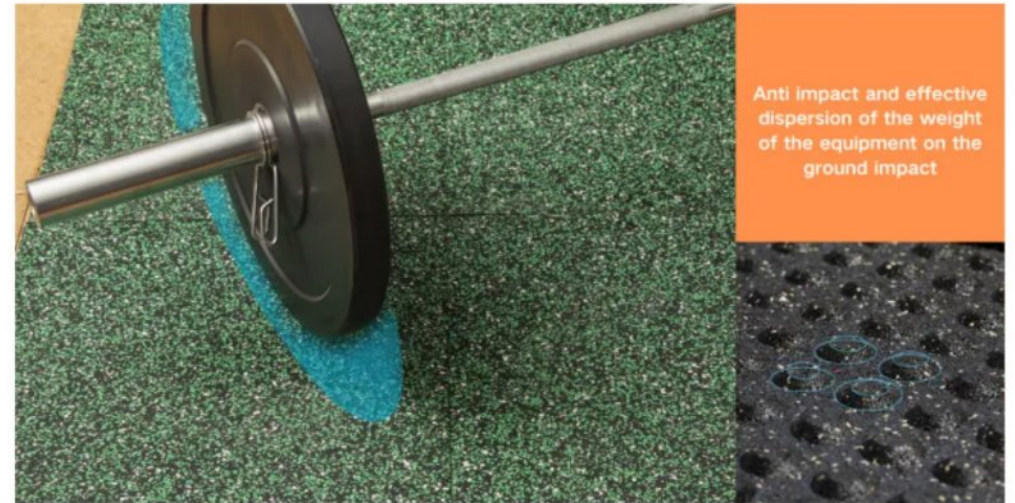

Top layer EPDM particle content up to 80% The texture is clear and the stain resistance is high Colorful colors enhance the aesthetics of the sports space

顶层 EPDM 颗粒含量高达 80%；质地清晰，耐污性高；缤纷的色彩增强了运动空间的美感

9种畅销颜色，其他色点可联络定制

9 best-selling colors, other color points can be customized by contacting

复合弹性橡胶地垫（多彩点）

Composite elastic rubber floor mat (colorful) *YC-DC*

Size (mm)

500*500 1000*1000

Thickness (mm)

15、20、25、30