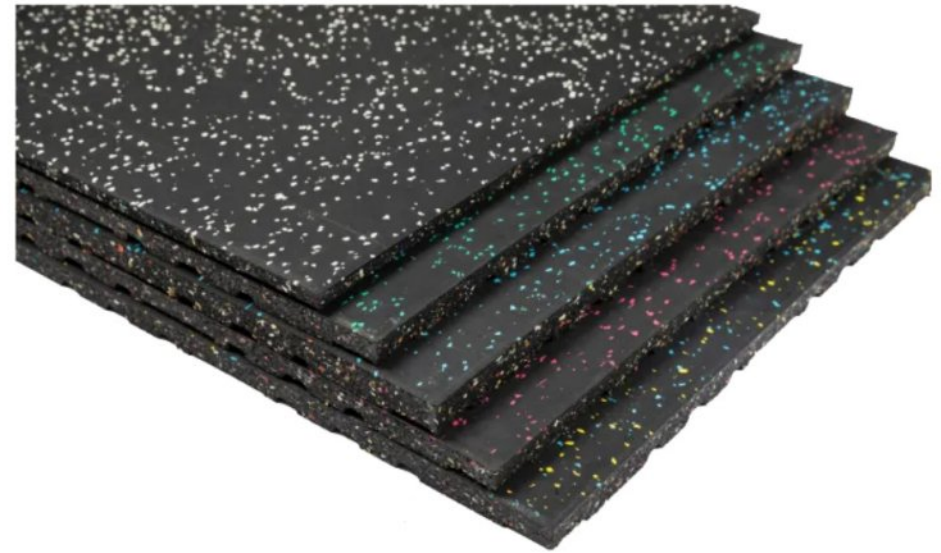

## 普通弹性橡胶地垫 (彩色点)

# 复合弹性橡胶地垫 Composite elastic rubber floor mat

YC-FH

Size  
(mm)

500\*500 1000\*1000

Thickness  
(mm)

15、20、25、30

面层：高温压制卷材，特制旋切而成

Surface layer: high-temperature pressed coil, specially made of rotary cutting

底层：SBR橡胶颗粒

Bottom layer: SBR rubber granules

10种最畅销的颜色  
10 best-selling colors

Top layer EPDM particle content up to 80% The texture is clear and the stain resistance is high Colorful colors enhance the aesthetics of the sports space

顶层 EPDM 颗粒含量高达 80%；质地清晰，耐污性高；缤纷的色彩增强了运动空间的美感

9种畅销颜色，其他色点可联络定制

9 best-selling colors, other color points can be customized by contacting