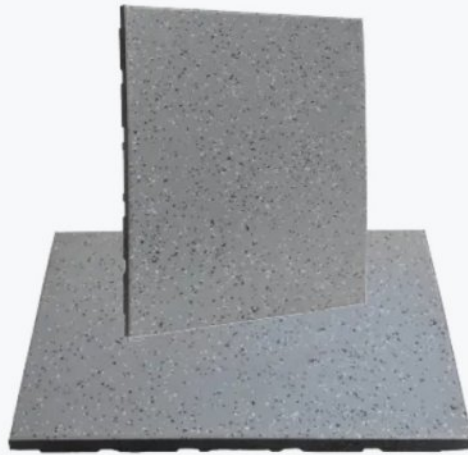

轻型复合弹性橡胶地垫 (超级+款)

Lightweight composite elastic rubber floor mat
(Ultra+)

YC-PMU+