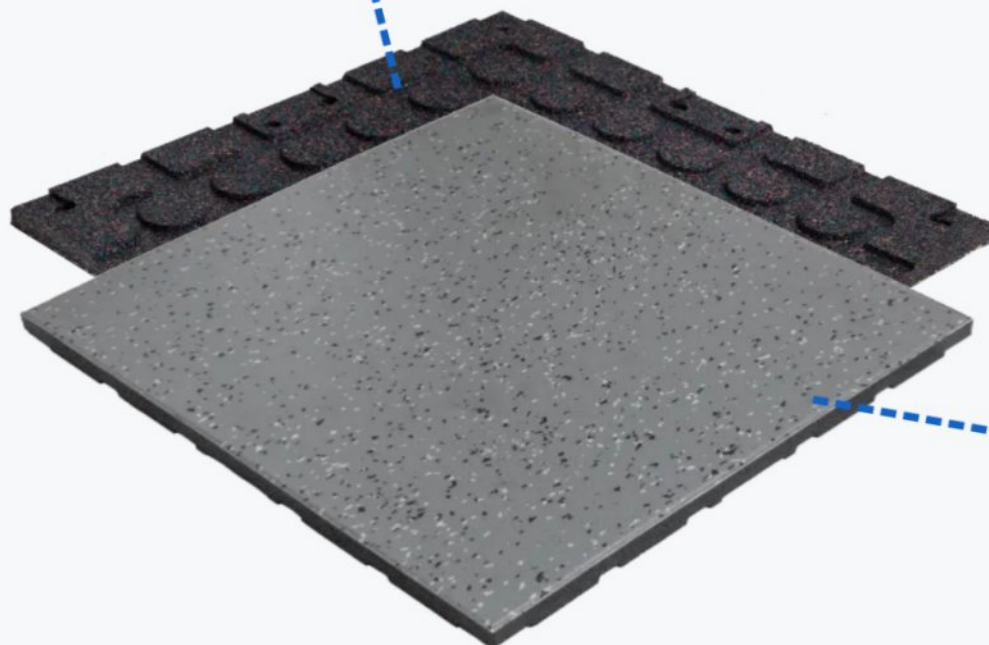

Size
(mm)

500*500
1000*1000

Thickness
(mm)

15、20、25、30

燃烧性能等级: GB 8624 B₁ (B-s1)

Combustion performance rating

花岗岩花色设计, 更接近地板的感觉, 商用健身房空间更优选择
The granite pattern design is closer to the floor, and the commercial gym space is a better choice

16目SBR橡胶颗粒+轻型颗粒
16 mesh SBR rubber granules + light particles