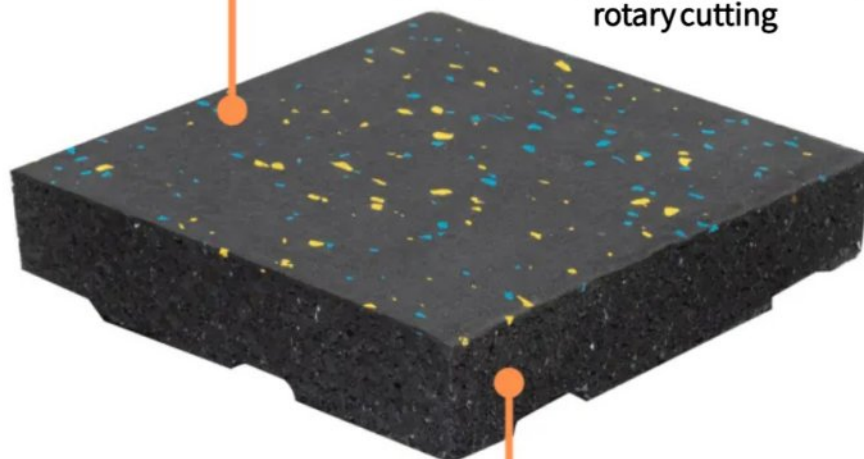

## 普通弹性橡胶地垫 (彩色点)

# Ordinary elastic rubber floor mat (colored dots)

YC-CD

Size  
(mm)

500\*500  
600\*600  
800\*800  
1000\*1000

Thickness  
(mm)

15、20、23、25、30、40、50

提供8种最畅销的颜色  
Available in 8 best-selling colors

# 复合弹性橡胶地垫 Composite elastic rubber floor mat

YC-FH

Size  
(mm)

500\*500 1000\*1000

Thickness  
(mm)

15、20、25、30

面层：高温压制卷材，特制旋切而成

Surface layer: high-temperature pressed coil, specially made of rotary cutting

底层：SBR橡胶颗粒

Bottom layer: SBR rubber granules

10种最畅销的颜色  
10 best-selling colors

Top layer EPDM particle content up to 80% The texture is clear and the stain resistance is high Colorful colors enhance the aesthetics of the sports space